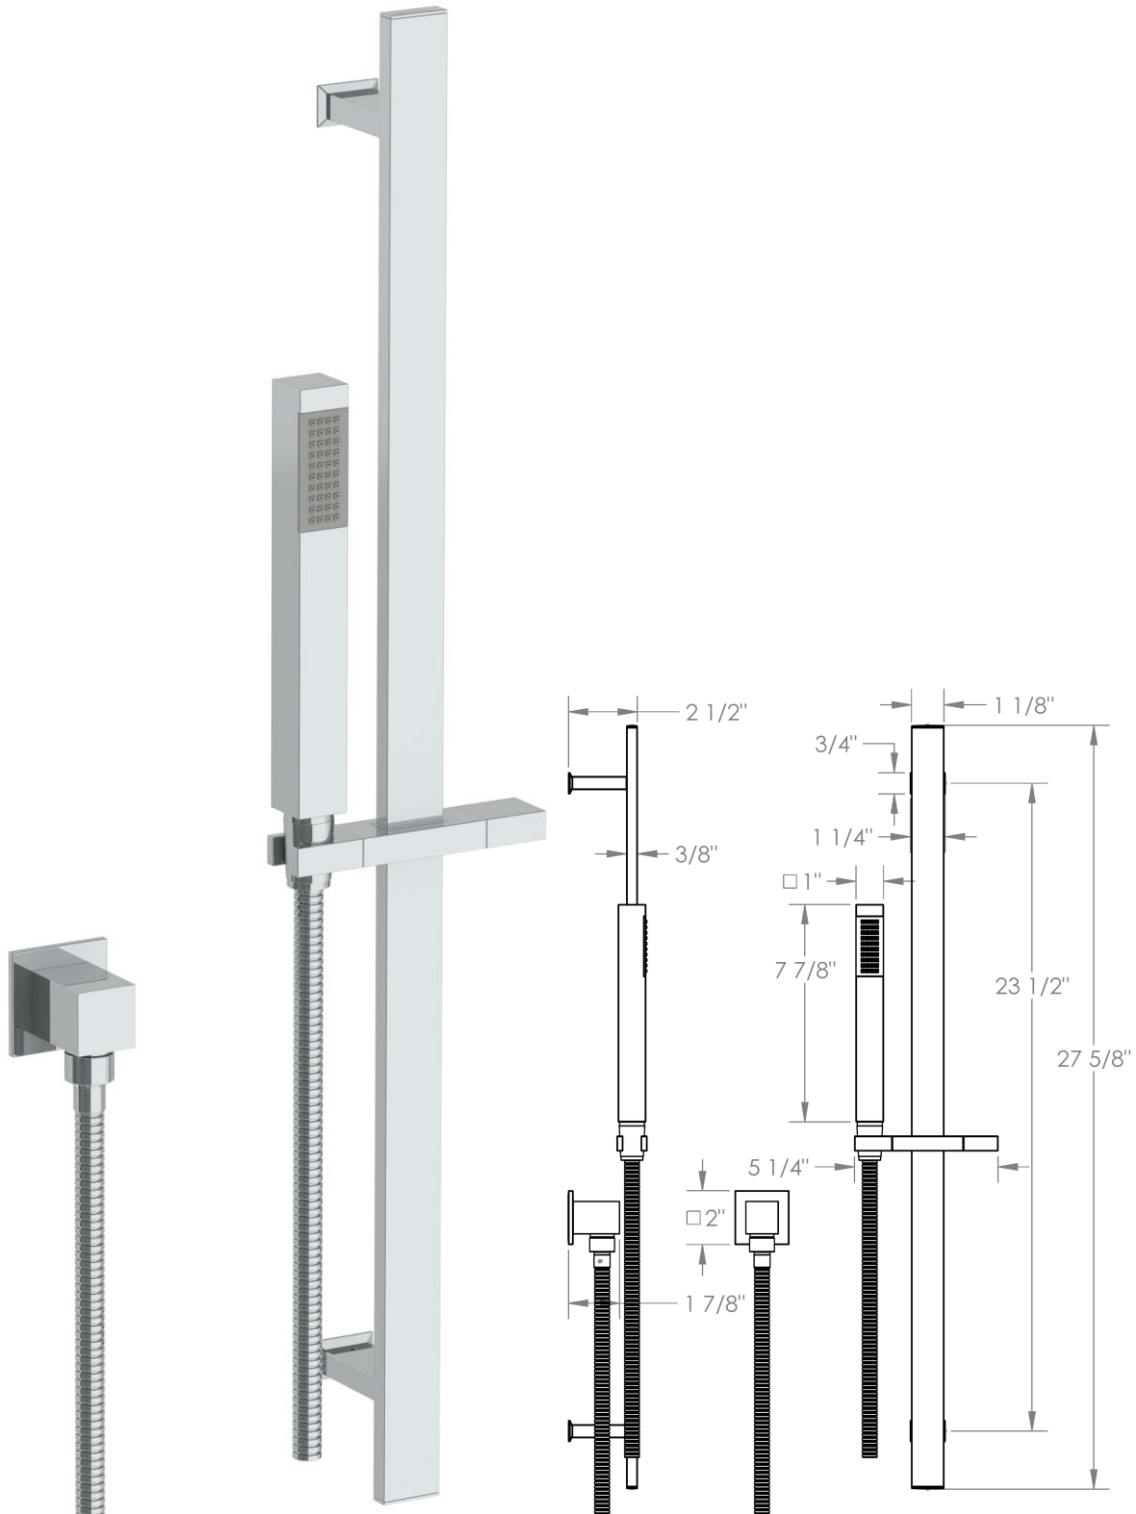

HSS-KIT267-35

Positioning (Slide) Bar Kit

Includes: PB-9524 Positioning Bar, SH-ED30 Hand Shower, DS-4079 Hand Shower Hose and ELB-SQ2 Square Wall Elbow

Meets the applicable requirements of ASME A112.18.1-2005/CSA B125.1-05, entitled "Plumbing Supply Fittings"